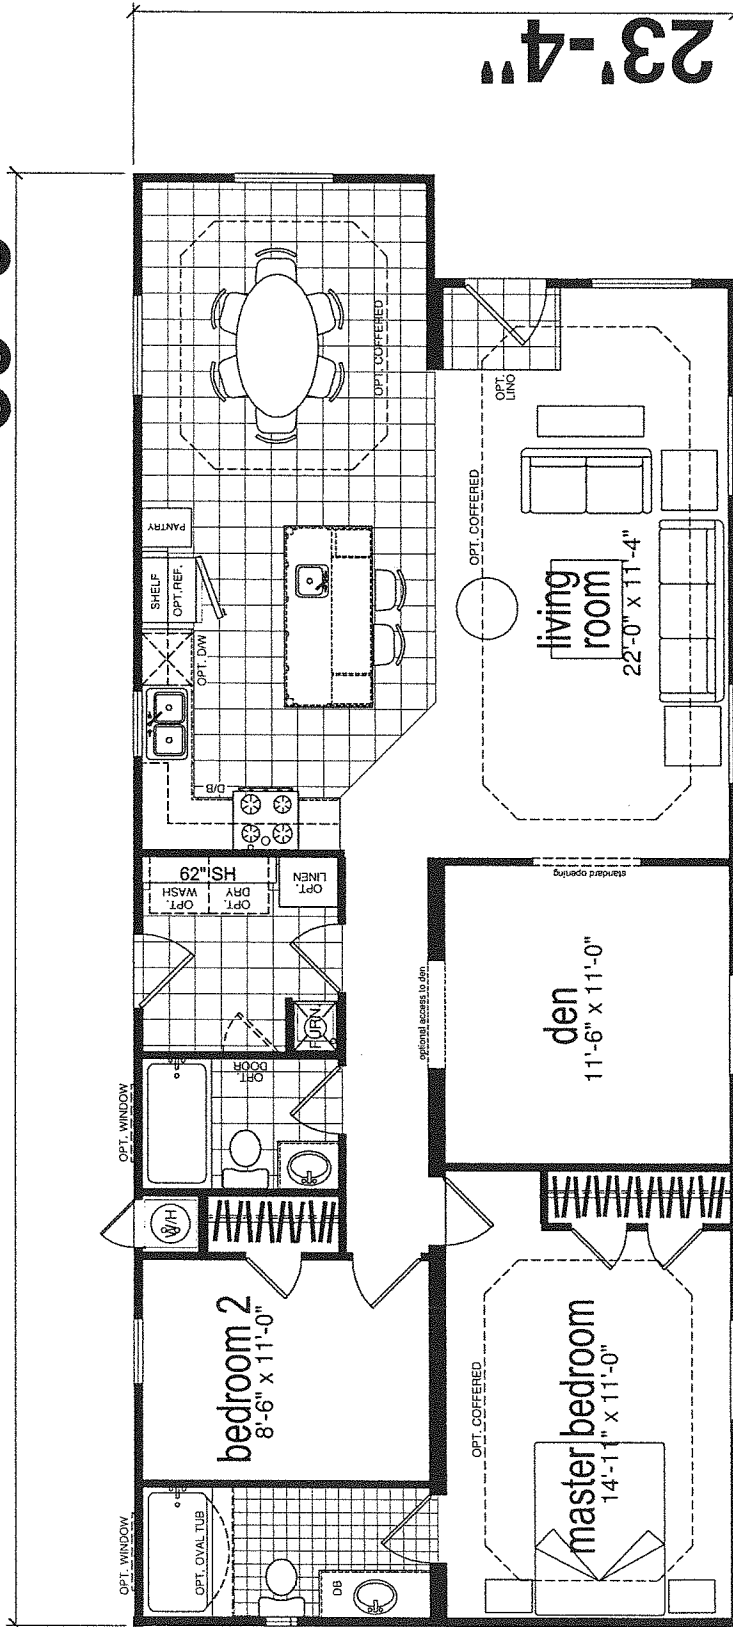

56'-0"

23'-4"

END WALL ENTRY OPTION
CM-3522D