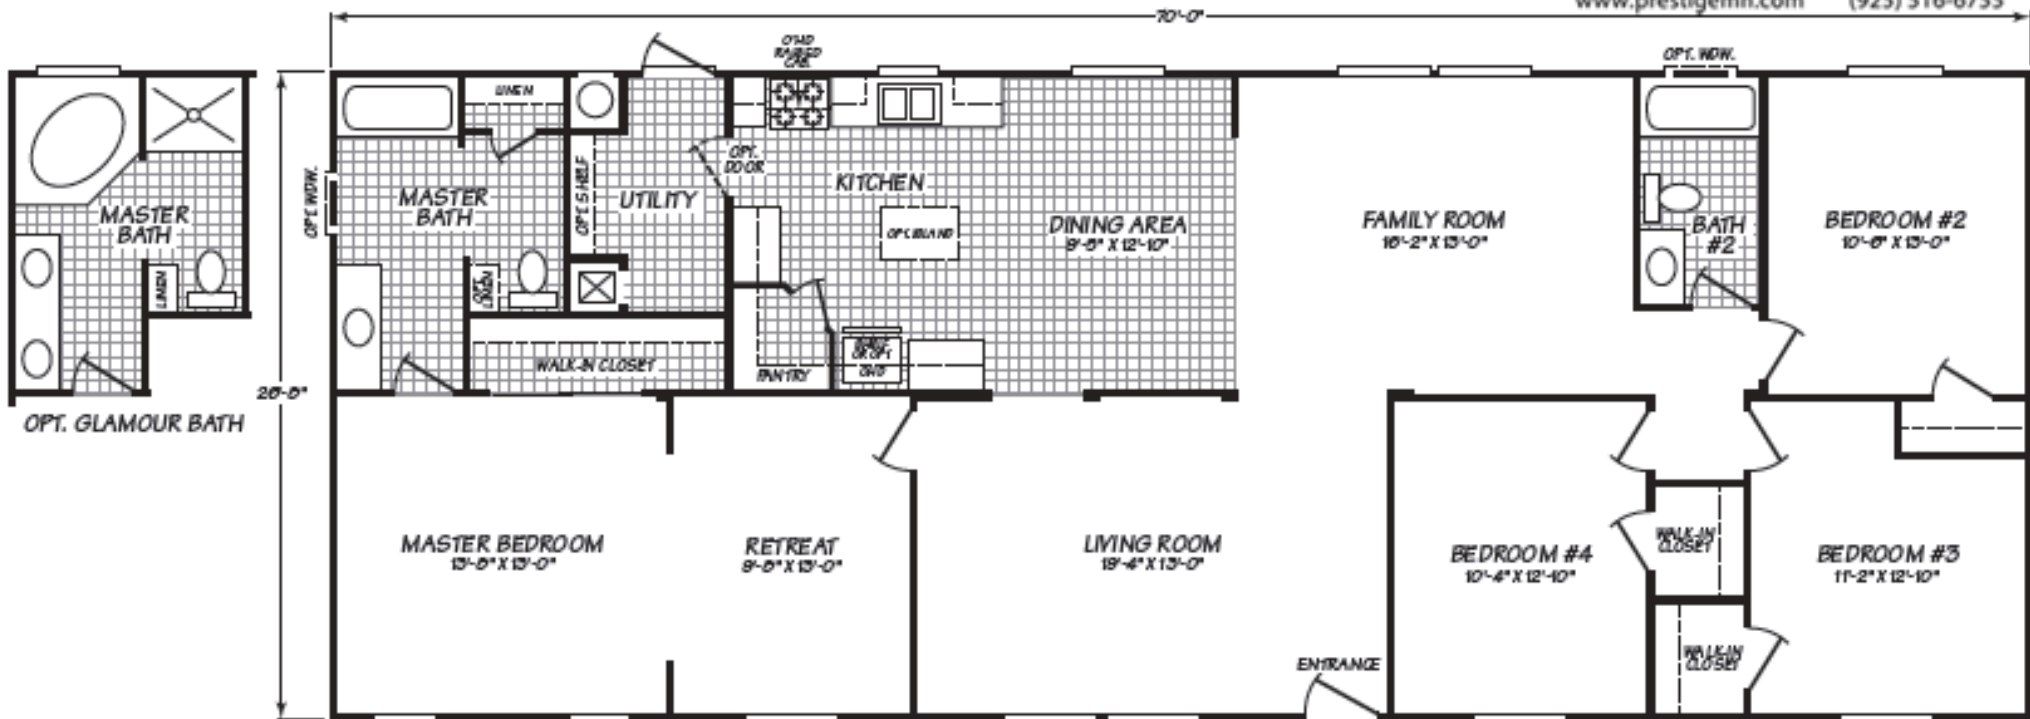

CROWNPOINTE XTREME

Prestige

Manufactured Homes

"When you're considering the Best"
www.prestigemh.com (925) 516-6755

MODEL 28704X

4 Bedroom • 2 Bath • 1,866 Square Feet

Important: Because we continually update and modify our products, it is important for you to know that our brochures and literature are for illustrative purposes only. All information contained herein may vary from the actual home we build. Dimensions are nominal and length and width measurements are from exterior wall to exterior wall. We reserve the right to make changes at any time, without notice or obligation, in prices, colors, materials, specifications, features and models. Please check with your retailer for specific information about the home you select.