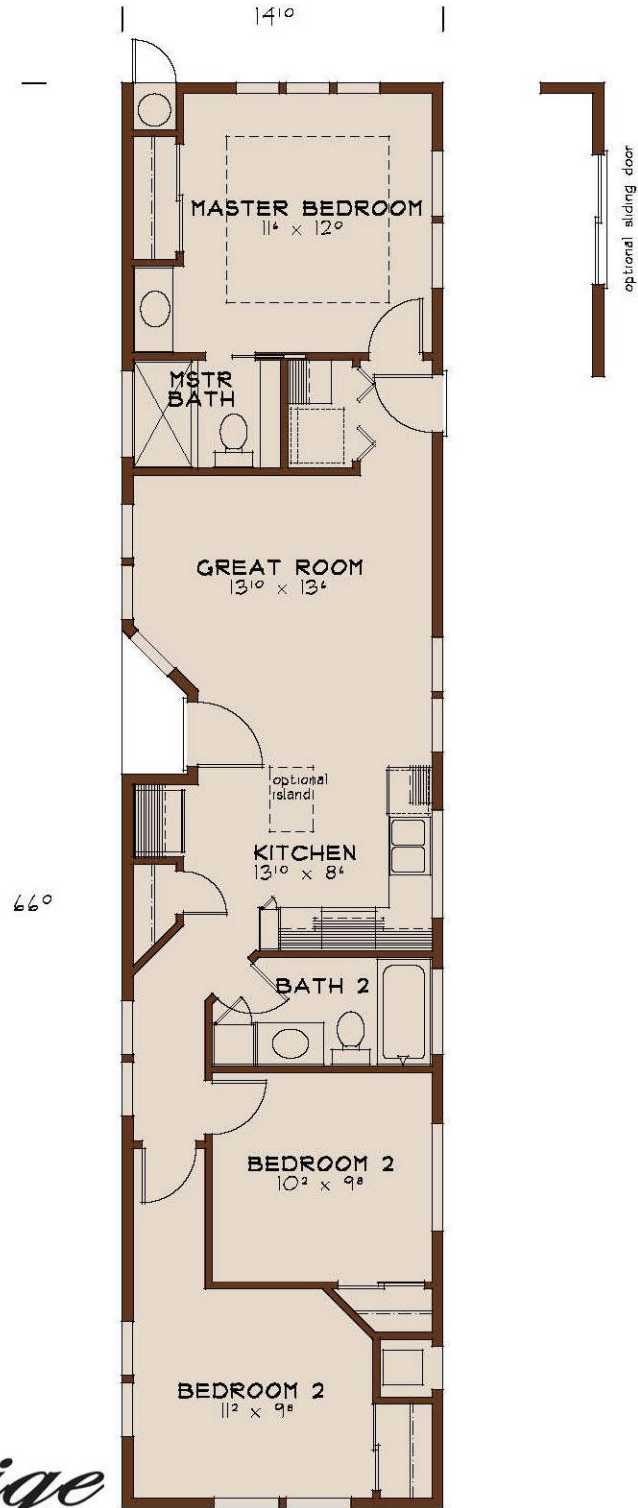

# PLAN 15663K

OVERALL DIMENSIONS = 14'-10" X 66'

LIVING AREA = APPROX 964 SQ FT

*Prestige*  
**Manufactured Homes**  
"When you're considering the Best"  
www.prestigemh.com (925) 516-6755