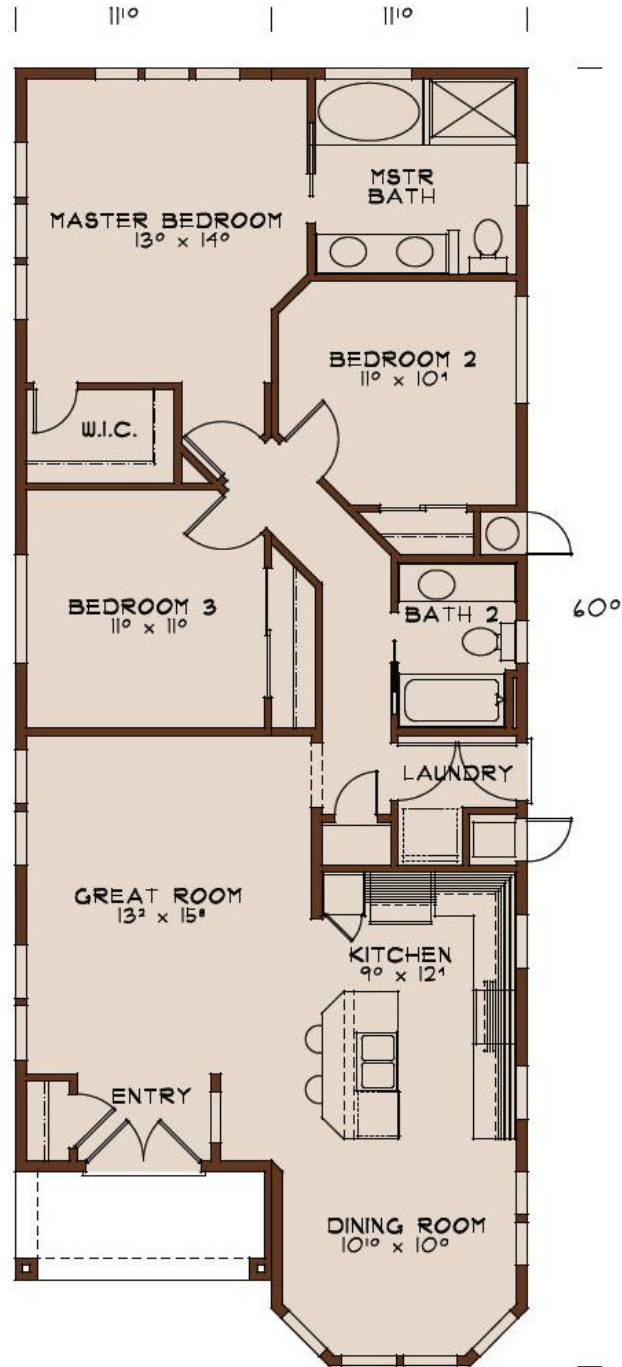

PLAN 24603C

OVERALL DIMENSIONS = 23'-8" X 40'

LIVING AREA = APPROX 1306 SQ FT

Prestige
Manufactured Homes

"When you're considering the best"
www.prestigemh.com (925) 516-6755